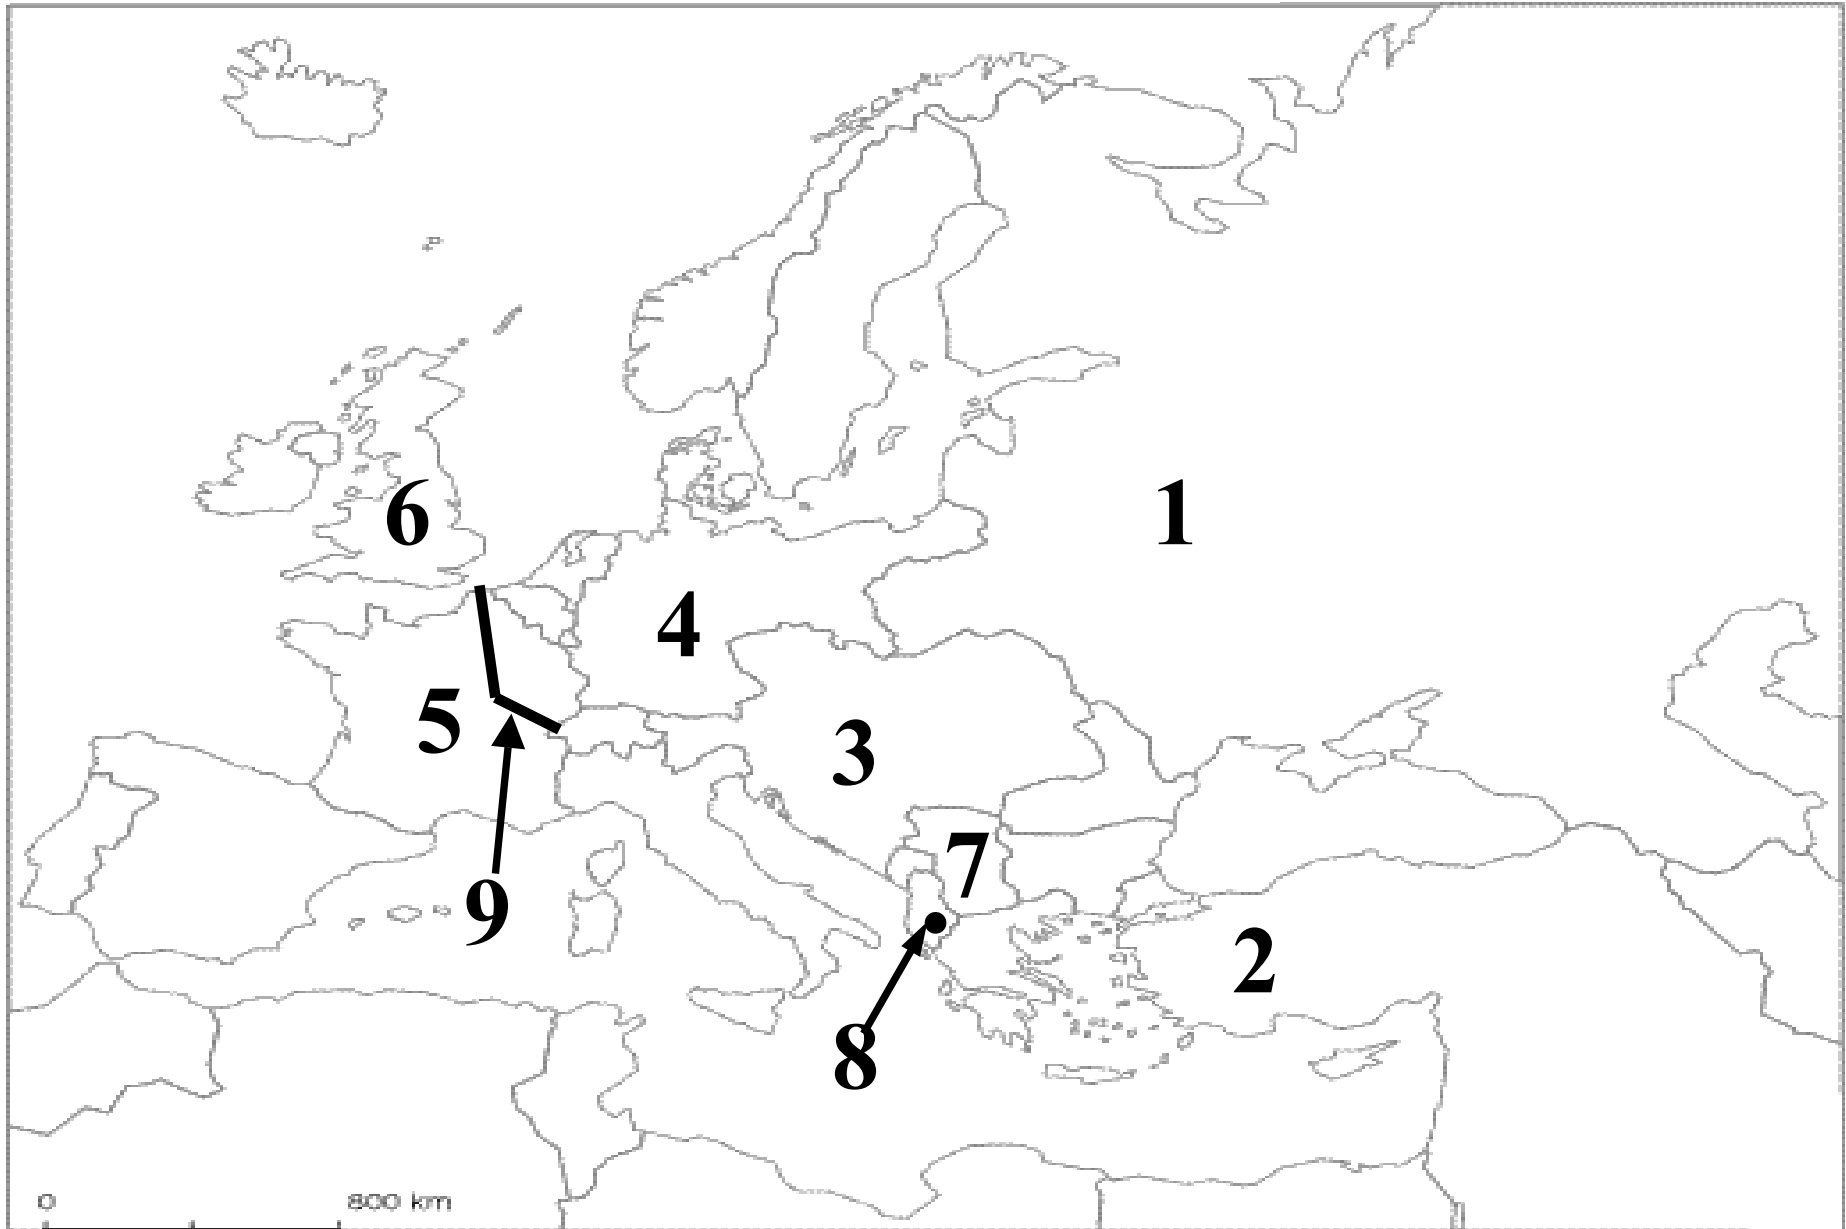

Europe 1914

Janvier 1914

Projection horizontale équivalente.

Europe 1914/World War I

1. **Russia (A)** (Tsar Nicholas II)

2. **Ottoman Empire (C)** 3. **Austria-Hungary (C)**

4. **Germany (C)** (Wilhelm II) 5. **France (A)**

6. **Great Britain (A)** 7. **Serbia**

8. **Sarajevo, Bosnia** (Francis Ferdinand Assassinated)

9. **Western Front--trench lines**

Alliances

A = Allies

C = Central Powers